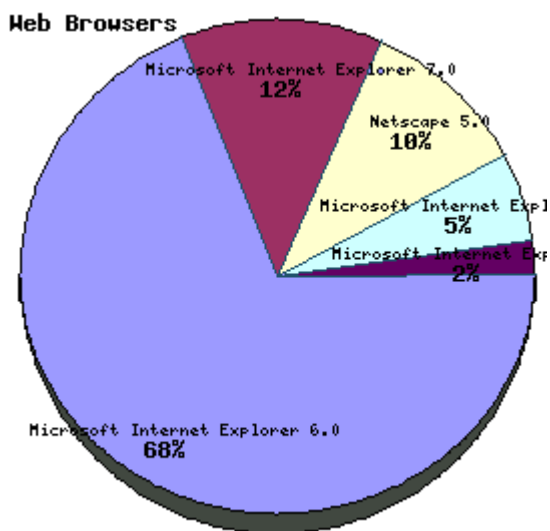

/PET%20bottles%20are%20safe%20to%20use.pdf	9
/favicon.ico	8
/Envis-Aug-04.pdf	8
/PLASTICS%20&%20ENVORNMENT%20.doc	8
/	8
/PLASTICS%2520&%2520ENVORNMENT%2520.doc	6
/pdf/Starnes_patent_%3Cwbr%20/%	6
3Epromises_better_plastic.pdf/phpwcms/include/inc_ext/spaw/dialogs/table.php	6
/pdf/Starnes_patent_%3Cwbr%20/phpwcms/include/inc_ext/spaw/dialogs/table.php	6
/PET%20bottles%20are%20safe%20to%20use.pdf	6
/favicon.ico	6
/PET%20bottles%20are%20safe%20to%20use.pdf	6
/pdf/Starnes_patent_promises_better_plastic.pdf/phpwcms/include/inc_ext/spaw/dialogs/table.php	6
/phpwcms/include/inc_ext/spaw/dialogs/table.php	6
/pdf/phpwcms/include/inc_ext/spaw/dialogs/table.php	6

Web Browsers

client browser type	hits
Microsoft Internet Explorer 6.0	36995
Microsoft Internet Explorer 7.0	6827
Netscape 5.0	5681
Microsoft Internet Explorer Slurp	3011
Microsoft Internet Explorer 5.00	1129

Operating Systems

system type	hits
Windows NT 5.1	38696
Windows 98	3257
http://help.yahoo.com/help/us/ysearch/slurp	3011
Windows 2000	2942
Windows NT 6.0	1125
Windows NT 5.2	287
Windows XP	117
Windows NT 4.0	116