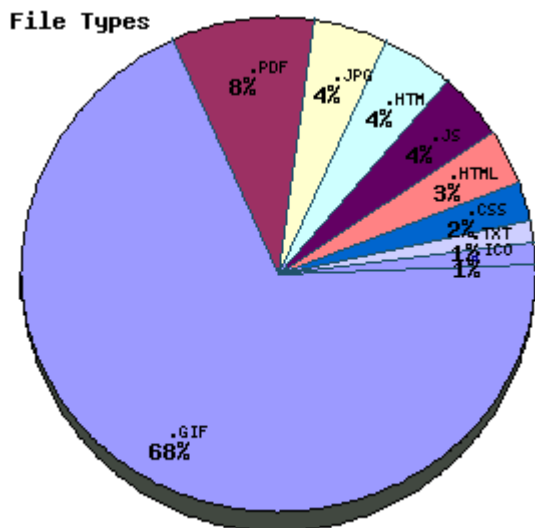

File Types

file extension	type	downloads
.GIF	[graphics] (Graphics Interchange Format)	39590
.PDF	[document] (Portable Document Format)	5190
.JPG	[graphics] (Joint Photographics Experts Group)	2716
.HTM	[document] (HyperText Markup Language)	2694
.JS	[document] (JavaScript source code)	2429
.HTML	[document] (HyperText Markup Language)	2002
.CSS	[document] (Cascading Style Sheet)	1464
.TXT	[document] (Text file)	808
.ICO	[graphics] (Icon file)	733
.PHP	[document] (PHP Script Page)	350