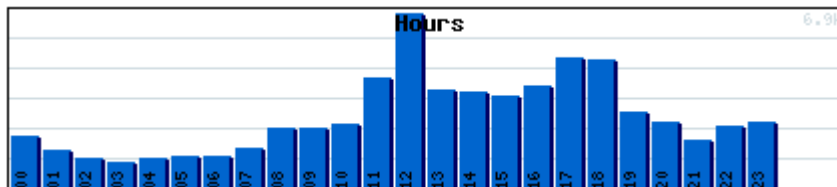

Hours

time period	hits	time period	hits
12:00pm to 1:00pm	6933	10:00pm to 11:00pm	2012
5:00pm to 6:00pm	4966	8:00am to 9:00am	1982
6:00pm to 7:00pm	4866	9:00am to 10:00am	1942
11:00am to 12:00am	4136	12:00am to 1:00am	1618
4:00pm to 5:00pm	3796	9:00pm to 10:00pm	1439
1:00pm to 2:00pm	3600	7:00am to 8:00am	1117
2:00pm to 3:00pm	3478	1:00am to 2:00am	987
3:00pm to 4:00pm	3370	5:00am to 6:00am	763
7:00pm to 8:00pm	2662	6:00am to 7:00am	741
8:00pm to 9:00pm	2217	2:00am to 3:00am	636
11:00pm to 12:00pm	2182	4:00am to 5:00am	633
10:00am to 11:00am	2145	3:00am to 4:00am	517

Days of the Week

day	hits
Thursday	10768
Wednesday	10523
Tuesday	9682
Friday	8947
Monday	7503
Saturday	6096
Sunday	5219

Weekend (19.3%), Weekdays (80.7%)

Months

month	hits
August 2007	58627
September 2007	111