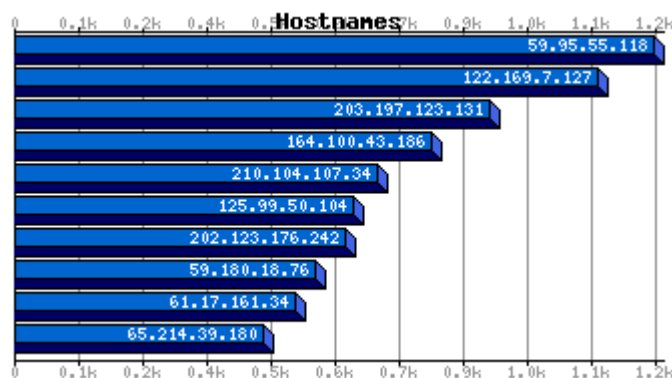

Last 20 Visitors

computer name	access time
74.6.23.225	09-01 05:20.47
189.140.9.137	09-01 05:12.56
216.109.121.41	09-01 05:12.52
216.109.121.42	09-01 05:12.50
64.34.145.200	09-01 04:53.28
74.6.20.231	09-01 04:52.44
74.6.25.45	09-01 04:27.00
74.6.23.18	09-01 04:26.56
24.57.8.78	09-01 04:12.08
62.193.237.43	09-01 04:11.37
74.6.20.221	09-01 03:58.28
62.193.237.43	09-01 03:38.31
74.6.26.225	09-01 03:28.58
67.19.72.68	09-01 03:27.54
74.6.23.112	09-01 03:27.37
74.6.24.82	09-01 03:12.31
74.6.25.233	09-01 03:04.54
64.34.145.196	09-01 02:55.32
125.18.16.102	09-01 02:50.11
74.6.28.142	09-01 02:32.35

Hostnames

computer name	hits
59.95.55.118	1241
122.169.7.127	1131
203.197.123.131	922
164.100.43.186	809
210.104.107.34	704
125.99.50.104	656
202.123.176.242	639
59.180.18.76	583
61.17.161.34	544
65.214.39.180	480