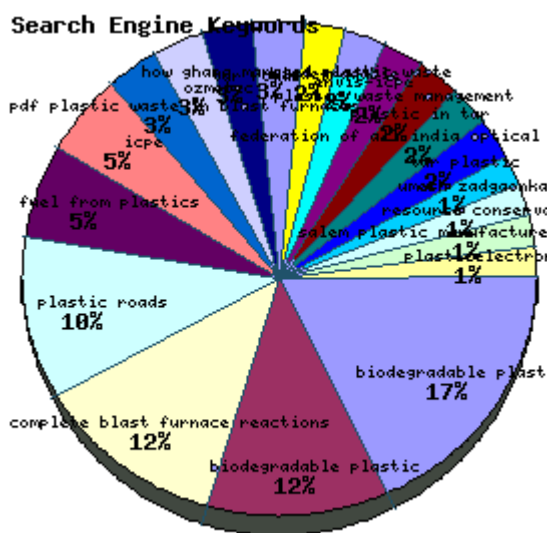

housewife.splinder.com/archive/2005-11	11
us.f338.mail.yahoo.com/ym/ShowLetter?MsgId=6000_713820_11668_2630_53720_0_7029_9...	11
aa.f351.mail.yahoo.com/ym/ShowLetter?Search=&ldx=1&YY=47596&order=down&sort=date...	9
www.indiahabitat.org/wastemanage.htm	8
www.google.co.in/search?hl=en&q=plastic+roads&meta=	7
www.google.co.in/search?aq=o&hl=en&q=manufacturers+of++DiOctyl+Adipate+india&btn...	7
www.google.co.in/search?hl=en&q=biodegradable+plastics&btnG=Google+Search&meta=...	6
www.icpenviro.org/Myths.asp	6
www.cpmi.net/useful_links.htm	6
www.icpenviro.org/ICPEInAction.asp	5
www.google.co.in/search?hl=en&q=how+ghana+managed+plastic+waste&btnG=Search&meta...	5
cpcbenviis.nic.in/main/aboutus/enviscentres.htm	5
www.whois.sc/icpe-envis.org	4
www.google.co.in/search?hl=en&q=plastic+in+tar&meta=	4
www.whois.sc/envis-icpe.org	4
www.whois.sc/icpe-envis.com	4

Search Engine Keywords

search phrase	found	search phrase	found
biodegradable plastics	27	icpe india	2
biodegradable plastic	19	pet deha	2
complete blast furnace reactions	19	pvc manufacturing companies tamilnadu	2
plastic roads	16	using wet garbage	2
fuel from plastics	9	life cycle assessment	2
icpe	8	plastic waste polymer waste plastic waste management polymer waste management	2
pdf plastic waste in blast furnaces	5	plastic wastes	2
ozmotec	5	does rotten fruit and vegetables emit methane gas	2
tar roads	5	recycling of plastic waste	2
how ghana managed plastic waste	5	lube oil packaging	2
biodegradable	4	plastic carry pack pollution west bengal	2
envis-icpe	4	plastic disposal glasses manufacturer	2
plastic waste management	4		
plastic in tar	4