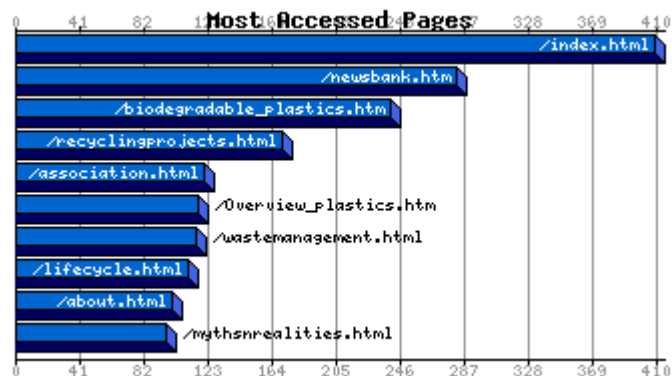

Most Accessed Pages

document	views
/index.html	414
/newsbank.htm	285
/biodegradable_plastics.htm	242
/recyclingprojects.html	172
/association.html	121
/Overview_plastics.htm	117
/wastemanagement.html	116
/lifecycle.html	111
/about.html	100
/mythsnrealities.html	97

Least Accessed Pages

document	views
/denmark_pvctax.htm	1
/log/jun07.html	1
/10painting.htm	1
/pdf/simpnews/print.php	1
/log/apr07.html	1