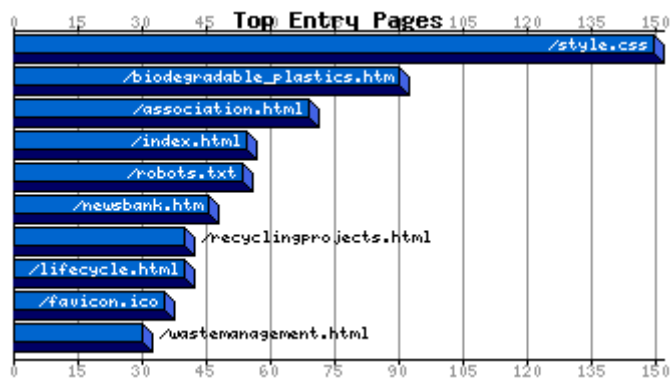

Top Entry Pages

document	entries
/style.css	155
/biodegradable_plastics.htm	93
/association.html	71
/index.html	56
/robots.txt	55